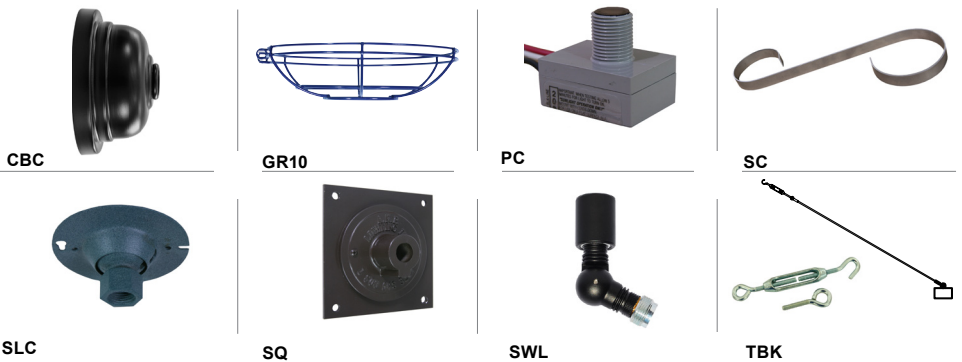

Consult Factory for additional paint charges and availability.

**WARRANTY**

See www.ANPlighting.com for complete fixture warranty

Project: \_\_\_\_\_  
 Fixture Type: \_\_\_\_\_ Quantity: \_\_\_\_\_  
 Customer: \_\_\_\_\_

**ARM MOUNTS** | Dimensions are Projection x Height | CB included with all arms

**WALL MOUNTS** | Dimensions are Projection x Height

**ACCESSORIES**

**GLASS & GUARDS**

**UP TO 100W MAX**

Glass Legend: **CL** = Clear **FR** = Frosted **PR** = Prismatic  
**100** = Small **200** = Large