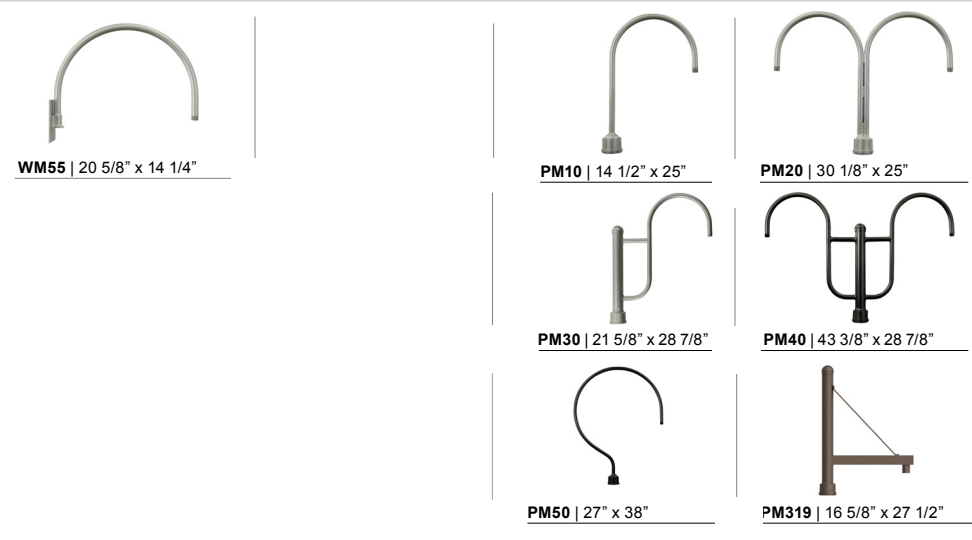

WALL MOUNTS | Dimensions are Projection x Height | **POST MOUNTS** | Dimensions are Projection x Height