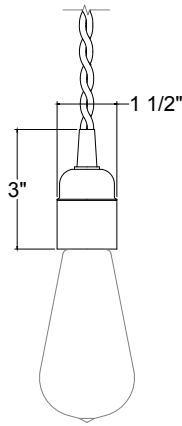

Lamp not included.

Project: \_\_\_\_\_

Fixture Type: \_\_\_\_\_ Quantity: \_\_\_\_\_

Customer: \_\_\_\_\_

**Specifications**

**Material:**  
Constructed of heavy duty aluminum.  
All fasteners are stainless steel. Screw hardware may not match paint.

**Electrical:**  
Medium Base Black Socket, 60w Maximum.  
**Lamp not included.**

**Certifications:**  
UL Listed for dry locations.

**Finish:**  
A polyester powder coat high quality finish is electro-statically applied and baked at 430° for exceptional durability and color retention. Products undergo an intensive five-step cleansing and pretreatment process for maximum paint adhesion.

**SPB**  
MED-BASE

Weight: 0.30 lb

Catalog Logic

SPB - BLC  
Style - Mounting

Catalog Number

1

SPB

1	MOUNTING
	Cord Mounts
<b>BLC</b>	(6' black cord with 1" x 5 3/8" canopy)
<b>WHC</b>	(6' white cord with 1" x 5 3/8" canopy)
<b>TBCC</b>	(6' twisted black cotton cord with 1" x 5 3/8" canopy)
<b>TCCC</b>	(6' twisted burnt copper cotton cord with 1" x 5 3/8" canopy)
<b>COLOR CORD:</b> Use Color Cord designation from page 2.	