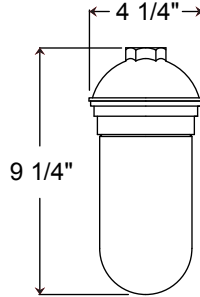

Project: _____

Fixture Type: _____ Quantity: _____

Customer: _____

Illuminating
ENGINEERING SOCIETY

Specifications

Material:
Constructed of complete cast aluminum. All hardware provided shall be stainless steel. Screw hardware may not match paint.

Glass:
Choice of clear, frosted or prismatic glass. Colored glass available for extra charge.

Electrical:
Medium Base Socket. 100w Max

Certifications:
Cord mounts are UL Listed for dry locations. Arm, wall, post, pendant and stem mounts are UL Listed for wet locations.

Finish:
A polyester powder coat high quality finish is electro-statically applied and baked at 430° for exceptional durability and color retention. Products undergo an intensive five-step cleansing and pretreatment process for maximum paint adhesion.

Marine grade finish provides superior salt, humidity and UV protection. This coating withstands up to 3000 hours of continuous salt spray, comes with a 5-year warranty and is available in either a textured or gloss surface.

Modifications:
Consult factory for custom or modified designs.

VTP100GL 100w Max Incandescent

Weight: 2.0 lbs

Catalog Logic

VTP100GL - CL - E22 - GUP - NA - PC - 49

Vapor Tight Style   Glass   Mounting Source   Guard   Shade Accessories   Accessories Finish

Catalog Number

1   2   3   4   5   6

VTP100GL - CL - E22 - GUP - NA -

1	GLASS
NA	(No Glass)
CL	(Clear Glass)
FR	(Frosted Glass)
PR	(Prismatic Glass)
BLU	(Blue Glass)
AMB	(Amber Glass)
GRN	(Green Glass)
RED	(Red Glass)
BG	(Ball Glass -- White Only)

2	Cord Mounts				
BLC	(6' black cord with 1" x 5 3/8" canopy)				
WHC	(6' white cord with 1" x 5 3/8" canopy)				
Stem Mounts					
3/4" (1"OD Rigid Stems with STC Flat Canopy)					
3ST6	3ST12	3ST18	3ST24	3ST36	3ST48
3ST60	3ST72	3ST96			

3	GUARD
NA	(No Guard)
GUP	(Wire Guard)
GUPC	(Cast Guard)

4	SHADE ACCESSORIES
NA	(No Accessory)
VTS	(8" Angle Ring)

5	ACCESSORIES
CBC	(Cast back plate Spun Alum Cover)
PC	(Button Photo Cell) Remote Only
SC	(Scroll for Arms)
SLC	(Sloped Ceiling Mount)
SQ	(Square Back Plate)
SWL	(Swivel)
TBK	(Turnbuckle Kit)

6 FINISHES					
Standard Grade	Marine Grade		Standard Grade	Marine Grade	
40	NA	Raw Unfinished	53	100	Copper Clay
41	101	Black	56	109	Silver
42	102	Forest Green	61	106	Black Verde
43	114	Bright Red	70	118	Painted Chrome
44	107	White	71	105	Painted Copper
45	112	Bright Blue	72	108	Textured Black
46	123	Sunny Yellow	73	125	Matte Black
47	120	Aqua Green	76	121	Textured Architectural Bronze
49	NA	Galvanized	77	127	Textured White
50	111	Navy	78	124	Textured Silver
51	103	Architectural Bronze	10	130	Aspen Green
52	104	Patina Verde	11	131	Cantaloupe
12	133	Lilac	13	132	Putty
Premium Grade	Marine Grade		Premium Grade	Marine Grade	
81	129	Extreme Chrome	64	116	Candy Apple Red
80	117	Textured Desert Stone	65	122	Cobalt Blue
67	119	Butterscotch	82	128	Graystone
66	115	Caramel	69	113	Gunmetal Gray
68	126	Black Silver	83	134	Oil Rubbed Bronze

Consult factory for additional paint charges and availability

WARRANTY

See www.anplighting.com for complete fixture warranty.