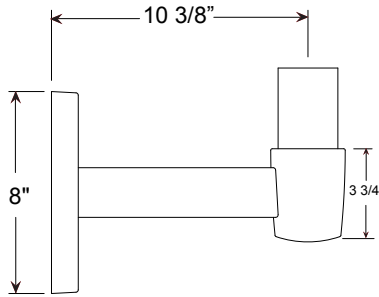

Project: _____

Fixture Type: _____ Quantity: _____

Customer: _____

Weight: 4.5 lbs

Specifications

General:
Due to size or weight, arms mounts may not accommodate all ANP luminaires.

Material:
All parts are durable 356 cast aluminum and high strength extruded aluminum. All hardware provided shall be stainless steel or zinc plated steel.

Wall Mount:
Mounting hardware by others.

Fixture Mounting:
Post Cup mount to tenon.

Electrical:
Pull wire provided.

Finish:
A polyester powder coat high quality finish is electro-statically applied and baked at 430° for exceptional durability and color retention. Products undergo an intensive five-step cleansing and pretreatment process for maximum paint adhesion.

Marine grade finish provides superior salt, humidity and UV protection. This coating withstands up to 3000 hours of continuous salt spray, comes with a 5-year warranty and is available in either a textured or gloss surface.

Modifications:
Consult factory for custom or modified designs.

WM121 - WALL MOUNT

Wall mount for post fixture.

Catalog Logic

Catalog Number

1 2

WM121

1

—

1 MOUNTING TYPE

1 - Post

2 FINISHES

Standard Colors	Standard Grade	Marine Grade*	Premium Colors	Premium Grade	Marine Grade*
Aspen Green	10	10M	High Gloss Black	01	01M
Cantaloupe	11	11M	Arctic Silver	14	14M
Lilac	12	12M	Mayan Gold	79	NA
Putty	13	13M	Textured Desert Stone	80	80M
Raw Unfinished	40	NA	Graystone	82	82M
Black	41	41M	Oil Rubbed Bronze	83	83M
Forest Green	42	42M	Carbon Graphite	96	96M
Bright Red	43	43M			
White	44	44M			
Bright Blue	45	45M			
Sunny Yellow	46	46M			
Aqua Green	47	47M			
Galvanized	49	NA			
Navy	50	50M			
Architectural Bronze	51	51M			
Patina Verde	52	52M			
Copper Clay	53	53M			
Silver	56	56M			
Black Verde	61	61M			
Painted Chrome	70	70M			
Painted Copper	71	71M			
Textured Black	72	72M			
Matte Black	73	73M			
Textured Architectural Bronze	76	76M			
Textured White	77	77M			
Textured Silver	78	78M