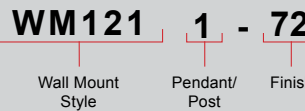

Catalog Logic

Catalog Number

1 2

WM121

1

—

1 MOUNTING TYPE

1 - Post

2 FINISHES

Standard Colors	Standard Grade	Marine Grade*	Premium Colors	Premium Grade	Marine Grade*
Aspen Green	10	10M	High Gloss Black	01	01M
Cantaloupe	11	11M	Arctic Silver	14	14M
Lilac	12	12M	Mayan Gold	79	NA
Putty	13	13M	Textured Desert Stone	80	80M
Raw Unfinished	40	NA	Graystone	82	82M
Black	41	41M	Oil Rubbed Bronze	83	83M
Forest Green	42	42M	Carbon Graphite	96	96M
Bright Red	43	43M			
White	44	44M			
Bright Blue	45	45M			
Sunny Yellow	46	46M			
Aqua Green	47	47M			
Galvanized	49	NA			
Navy	50	50M			
Architectural Bronze	51	51M			
Patina Verde	52	52M			
Copper Clay	53	53M			
Silver	56	56M			
Black Verde	61	61M			
Painted Chrome	70	70M			
Painted Copper	71	71M			
Textured Black	72	72M			
Matte Black	73	73M			
Textured Architectural Bronze	76	76M			
Textured White	77	77M			
Textured Silver	78	78M