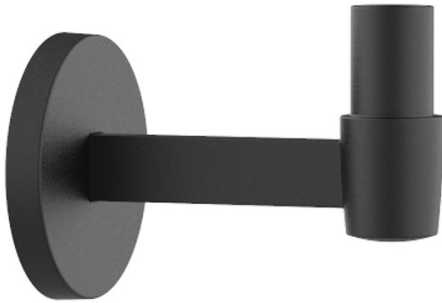

Project: _____

Fixture Type: _____ Quantity: _____

Customer: _____

Weight: 4.5 lbs

Specifications

General:
Due to size or weight, arms mounts may not accommodate all ANP luminaires.

Material:
All parts are durable 356 cast aluminum and high strength extruded aluminum. All hardware provided shall be stainless steel or zinc plated steel.

Wall Mount:
Mounting hardware by others.

Fixture Mounting:
Post Cup mount to tenon.

Electrical:
Pull wire provided.

Finish:
A polyester powder coat high quality finish is electro-statically applied and baked at 430° for exceptional durability and color retention. Products undergo an intensive five-step cleansing and pretreatment process for maximum paint adhesion.

Marine grade finish provides superior salt, humidity and UV protection. This coating withstands up to 3000 hours of continuous salt spray, comes with a 5-year warranty and is available in either a textured or gloss surface.

Modifications:
Consult factory for custom or modified designs.

WM121 - WALL MOUNT

Wall mount for post fixture.

Catalog Logic

Catalog Number

1 2

WM121

1

—

1 MOUNTING TYPE

1 - Post

2 FINISHES

Standard Colors	Standard Grade	Marine Grade*	Premium Colors	Premium Grade	Marine Grade*
Aspen Green	10	10M	High Gloss Black	01	01M
Cantaloupe	11	11M	Arctic Silver	14	14M
Lilac	12	12M	Mayan Gold	79	NA
Putty	13	13M	Textured Desert Stone	80	80M
Raw Unfinished	40	NA	Graystone	82	82M
Black	41	41M	Oil Rubbed Bronze	83	83M
Forest Green	42	42M	Carbon Graphite	96	96M
Bright Red	43	43M			
White	44	44M			
Bright Blue	45	45M			
Sunny Yellow	46	46M			
Aqua Green	47	47M			
Galvanized	49	NA			
Navy	50	50M			
Architectural Bronze	51	51M			
Patina Verde	52	52M			
Copper Clay	53	53M			
Silver	56	56M			
Black Verde	61	61M			
Painted Chrome	70	70M			
Painted Copper	71	71M			
Textured Black	72	72M			
Matte Black	73	73M			
Textured Architectural Bronze	76	76M			
Textured White	77	77M			
Textured Silver	78	78M