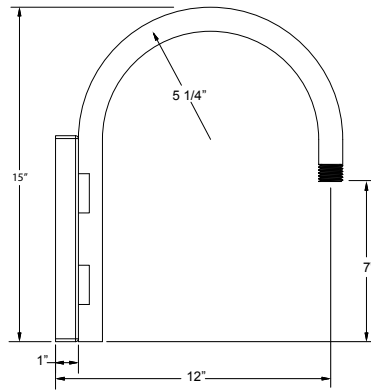

Project: _____

Fixture Type: _____ Quantity: _____

Customer: _____

Specifications

General:
Due to size or weight, RLM arms may not accommodate all ANP RLM fixtures.

Material:
Arm is aluminum, Schedule 40, 3/4" ips. Mounting plate is constructed of durable 356 cast aluminum.

All mounting hardware provided shall be stainless steel or zinc plated steel and may not match finish.

Fixture Mounting:
Arm is threaded to attach to 3/4" fixture hub.

Electrical:
Pull wire provided with fixture.

Modifications:
Consult factory for custom or modified arms.

WM42

12" x 15"

Weight: 1.5 lbs

ACCESSORIES

SC
Scroll

MOUNTING DETAIL

FINISHES