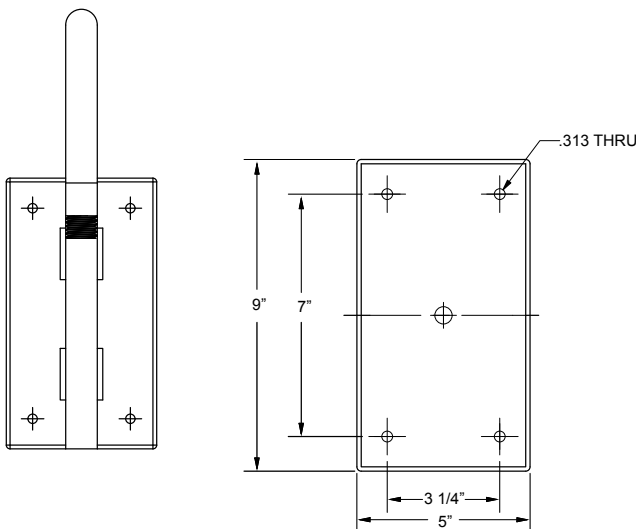

Modifications:
Consult factory for custom or modified arms.

WM42

12" x 15"

Weight: 1.5 lbs

ACCESSORIES

SC
Scroll

MOUNTING DETAIL

FINISHES