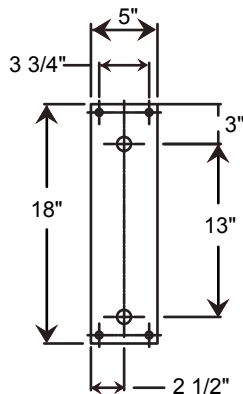

WM74

22" x 26 1/2"

Weight: 5.5 lbs

ACCESSORIES

SC
Scroll

WALL PLATE MOUNTING DETAIL

Project: _____

Fixture Type: _____ Quantity: _____

Customer: _____

Specifications

General:
Due to size or weight, RLM arms may not accommodate all ANP RLM fixtures.

Material:
Arm is aluminum, Schedule 40, 3/4" ips. All mounting parts are constructed of heavy duty aluminum or durable 356 cast aluminum.

All mounting hardware provided shall be stainless steel or zinc plated steel and may not match finish.

Fixture Mounting:
Arm is threaded to attach to 3/4" fixture hub.

Electrical:
Pull wire provided with fixture.